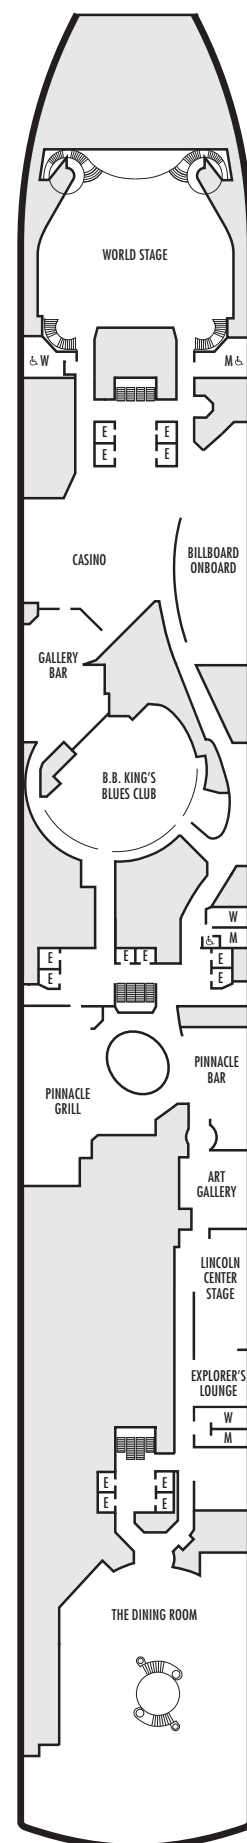

NIEUW AMSTERDAM

DECK PLANS & STATEROOMS

The deck plans are color-coded by category of stateroom, and the category letter precedes the stateroom number in each room. All staterooms are equipped with interactive LED television with On Demand movies, programming and multichannel music; mini-bar; mini-safe; data port; telephone.

Important Note: Not all staterooms within each category have the same furniture configuration and/or facilities. Appropriate symbols within the rooms on the deck plans describe differences from the stateroom descriptions below.

All information is subject to change.

STATEROOM SYMBOL LEGEND

- Quad (2 lower beds, 1 sofa bed, 1 upper)
- Triple (2 lower beds, 1 sofa bed)
- △ Partial sea view
- × Fully obstructed view
- + Connecting rooms
- Shower only
- ♠ Single sink vanity
- Staterooms have solid steel verandah railings instead of clear-view Plexiglas® railings

ACCESSIBILITY

STATEROOM SYMBOL LEGEND

- ♿ **Fully Accessible:** Staterooms I-8033, VB6002, VB6001, J1074, K1012 & K1011 have a roll-in shower only
- ▼ **Fully Accessible with Single Side Approach:** Suites SA7058 & SA7057 have a bathtub and roll-in shower. Suites SY5002 & SY5001 have a roll-in shower only.
- ★ **Ambulatory Accessible:** Staterooms VA8119, VA8116, VA8026, VA8025, V6052, V6049, V5140, V5135, V5054, V5051, VA4134, VA4131, H4092, H4089, VA4052, VA4051, D1100, D1099, C1082 & C1081 have a roll-in shower only

For more information regarding accessibility features on our ships please visit the [Accessible Cruising](#) section of our website.