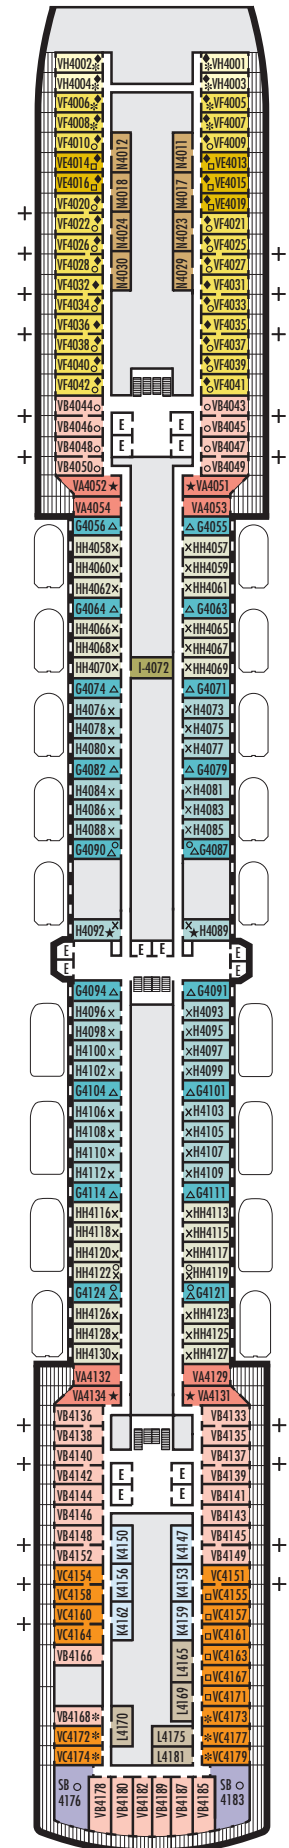

For more information regarding accessibility features on our ships please visit the [Accessible Cruising](#) section of our website.

VERANDAH SUITES

SB

Neptune Suites: 2 lower beds convertible to 1 king-size bed, bathroom with dual-sink vanity, full-size whirlpool bath & shower & additional shower stall, large sitting area, dressing room, private verandah, 1 sofa bed for 2 persons, floor-to-ceiling windows. Approximately 506–590 sq. ft. including verandah.

VERANDAH STATEROOMS

VA VB VC VE VF VH

Verandah: 2 lower beds convertible to 1 queen-size bed, bathtub & shower, sitting area, private verandah, floor-to-ceiling windows. Approximately 213–379 sq. ft. including verandah.

OCEAN-VIEW STATEROOMS

G H HH

Large: 2 lower beds convertible to 1 queen-size bed, bathtub & shower. All G-category staterooms have partial sea views. All H- & HH-category staterooms have fully obstructed views. Approximately 169–267 sq. ft.

INTERIOR STATEROOMS

I

Large: 2 lower beds convertible to 1 queen-size bed, shower. Approximately 141–284 sq. ft.

K

Large or Standard: 2 lower beds convertible to 1 queen-size bed, shower. Approximately 141–284 sq. ft.

L N

Standard: 2 lower beds convertible to 1 queen-size bed, shower. Approximately 141–284 sq. ft.

Upper Promenade Deck