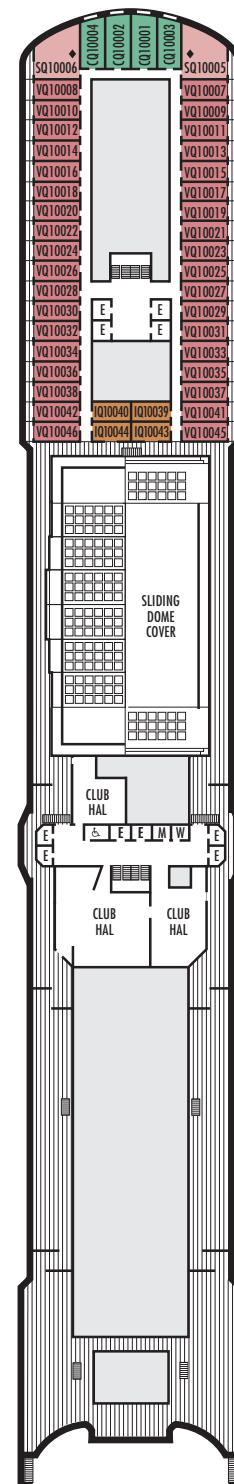

For more information regarding accessibility features on our ships please visit the [Accessible Cruising](#) section of our website.

VERANDAH SPA SUITES

■ SQ

Neptune Spa Suites: 2 lower beds convertible to 1 king-size bed, bathroom with dual-sink vanity, full-size whirlpool bath & shower & additional shower stall, large sitting area, dressing room, private verandah, 1 sofa bed for 2 persons, floor-to-ceiling windows. Approximately 506–590 sq. ft. including verandah.

VERANDAH SPA STATEROOMS

■ VQ

Verandah Spa: 2 lower beds convertible to 1 queen-size bed, bathtub & shower, sitting area, private verandah, floor-to-ceiling windows. Approximately 213–379 sq. ft. including verandah.

OCEAN-VIEW SPA STATEROOMS

■ CQ

Large Ocean-view Spa: 2 lower beds convertible to 1 queen-size bed, bathtub & shower. Approximately 169–267 sq. ft.

INTERIOR SPA STATEROOMS

■ IQ

Large Interior Spa: 2 lower beds convertible to 1 queen-size bed, shower. Staterooms IQ10043 and IQ10044 have fully obstructed views. Approximately 141–284 sq. ft.

Panorama Deck