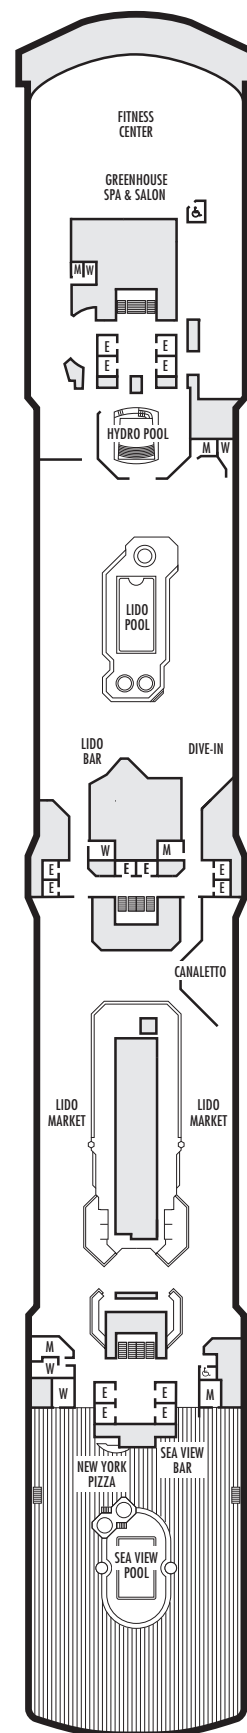

Important Note: Not all staterooms within each category have the same furniture configuration and/or facilities. Appropriate symbols within the rooms on the deck plans describe differences from the stateroom descriptions below.

All information is subject to change.

STATEROOM SYMBOL LEGEND

- Quad (2 lower beds, 1 sofa bed, 1 upper)
- Triple (2 lower beds, 1 sofa bed)
- △ Partial sea view
- × Fully obstructed view
- + Connecting rooms
- Shower only
- ♠ Single sink vanity
- Staterooms have solid steel verandah railings instead of clear-view Plexiglas® railings

ACCESSIBILITY

STATEROOM SYMBOL LEGEND

- ♿ **Fully Accessible:** Staterooms I-8033, VB6002, VB6001, J1074, K1012 & K1011 have a roll-in shower only
- ▼ **Fully Accessible with Single Side Approach:** Suites SA7058 & SA7057 have a bathtub and roll-in shower. Suites SY5002 & SY5001 have a roll-in shower only.
- ★ **Ambulatory Accessible:** Staterooms VA8119, VA8116, VA8026, VA8025, V6052, V6049, V5140, V5135, V5054, V5051, VA4134, VA4131, H4092, H4089, VA4052, VA4051, D1100, D1099, C1082 & C1081 have a roll-in shower only

For more information regarding accessibility features on our ships please visit the [Accessible Cruising](#) section of our website.

Lido Deck