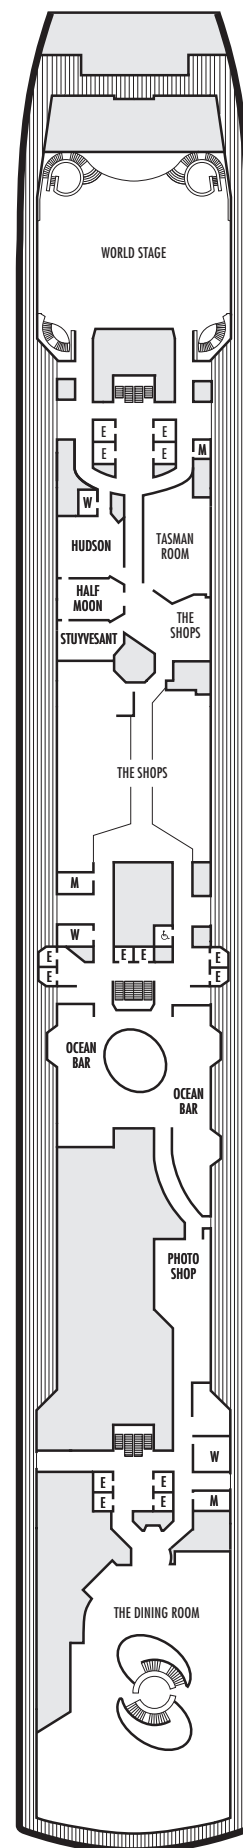

NIEUW AMSTERDAM

DECK PLANS & STATEROOMS

The deck plans are color-coded by category of stateroom, and the category letter precedes the stateroom number in each room. All staterooms are equipped with interactive LED television with On Demand movies, programming and multichannel music; mini-bar; mini-safe; data port; telephone.

Important Note: Not all staterooms within each category have the same furniture configuration and/or facilities. Appropriate symbols within the rooms on the deck plans describe differences from the stateroom descriptions below.

All information is subject to change.

STATEROOM SYMBOL LEGEND

- Quad (2 lower beds, 1 sofa bed, 1 upper)
- Triple (2 lower beds, 1 sofa bed)
- △ Partial sea view
- × Fully obstructed view
- + Connecting rooms
- Shower only
- ♠ Single sink vanity
- Staterooms have solid steel verandah railings instead of clear-view Plexiglas® railings

ACCESSIBILITY

STATEROOM SYMBOL LEGEND

- ♿ **Fully Accessible:** Staterooms I-8033, VB6002, VB6001, J1074, K1012 & K1011 have a roll-in shower only
- ▼ **Fully Accessible with Single Side Approach:** Suites SA7058 & SA7057 have a bathtub and roll-in shower. Suites SY5002 & SY5001 have a roll-in shower only.
- ★ **Ambulatory Accessible:** Staterooms VA8119, VA8116, VA8026, VA8025, V6052, V6049, V5140, V5135, V5054, V5051, VA4134, VA4131, H4092, H4089, VA4052, VA4051, D1100, D1099, C1082 & C1081 have a roll-in shower only

For more information regarding accessibility features on our ships please visit the [Accessible Cruising](#) section of our website.

Promenade Deck