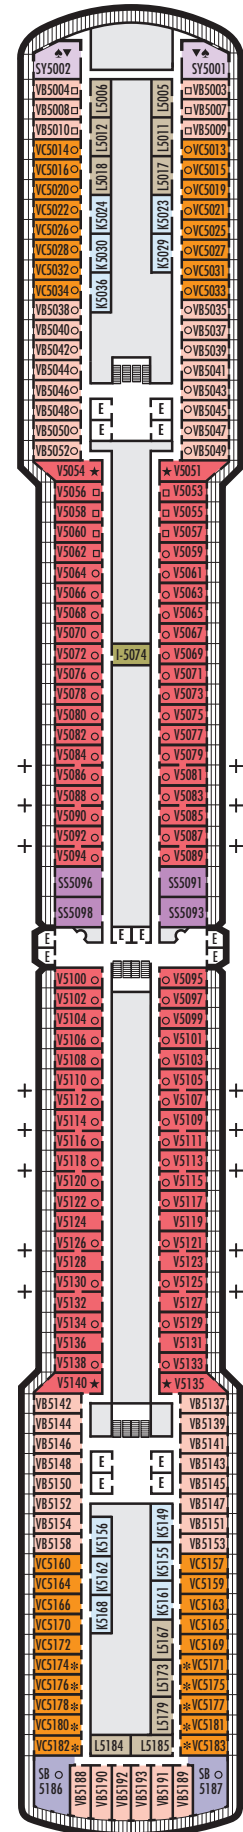

For more information regarding accessibility features on our ships please visit the [Accessible Cruising](#) section of our website.

VERANDAH SUITES

SB

Neptune Suites: 2 lower beds convertible to 1 king-size bed, bathroom with dual-sink vanity, full-size whirlpool bath & shower & additional shower stall, large sitting area, dressing room, private verandah, 1 sofa bed for 2 persons, floor-to-ceiling windows. Approximately 506–590 sq. ft. including verandah.

SS SY

Signature Suites: 2 lower beds convertible to 1 queen-size bed, bathroom with dual-sink vanity, full-size whirlpool bath & shower & additional shower stall, large sitting area, private verandah, 1 sofa bed for 1 person, floor-to-ceiling windows. Approximately 273–456 sq. ft. including verandah.

VERANDAH STATEROOMS

V VB VC

Verandah: 2 lower beds convertible to 1 queen-size bed, bathtub & shower, sitting area, private verandah, floor-to-ceiling windows. Approximately 213–379 sq. ft. including verandah.

INTERIOR STATEROOMS

I

Large: 2 lower beds convertible to 1 queen-size bed, shower. Approximately 141–284 sq. ft.

K

Large or Standard: 2 lower beds convertible to 1 queen-size bed, shower. Approximately 141–284 sq. ft.

L

Standard: 2 lower beds convertible to 1 queen-size bed, shower. Approximately 141–284 sq. ft.