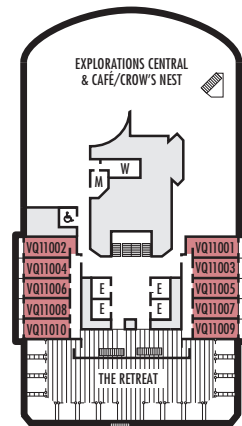

All information is subject to change.

STATEROOM SYMBOL LEGEND

- Quad (2 lower beds, 1 sofa bed, 1 upper)
- Triple (2 lower beds, 1 sofa bed)
- △ Partial sea view
- × Fully obstructed view
- + Connecting rooms
- Shower only
- ♠ Single sink vanity
- Staterooms have solid steel verandah railings instead of clear-view Plexiglas® railings

ACCESSIBILITY STATEROOM SYMBOL LEGEND

- ♿ **Fully Accessible:** Staterooms I-8033, VB6002, VB6001, J1074, K1012 & K1011 have a roll-in shower only
- ▼ **Fully Accessible with Single Side Approach:** Suites SA7058 & SA7057 have a bathtub and roll-in shower. Suites SY5002 & SY5001 have a roll-in shower only.
- ★ **Ambulatory Accessible:** Staterooms VA8119, VA8116, VA8026, VA8025, V6052, V6049, V5140, V5135, V5054, V5051, VA4134, VA4131, H4092, H4089, VA4052, VA4051, D1100, D1099, C1082 & C1081 have a roll-in shower only

For more information regarding accessibility features on our ships please visit the [Accessible Cruising](#) section of our website.

VERANDAH SPA STATEROOMS

VQ

Verandah Spa: 2 lower beds convertible to 1 queen-size bed, bathtub & shower, sitting area, private verandah, floor-to-ceiling windows. VQ staterooms 11001–11010 have viewing balconies. Approximately 213–379 sq. ft. including verandah.

Panorama Deck