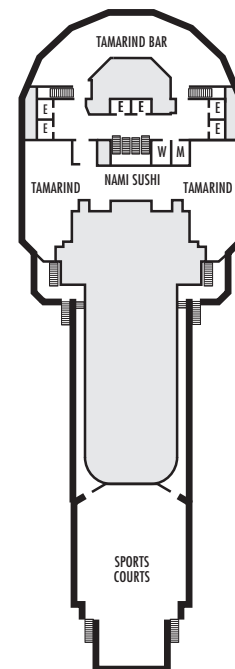

All information is subject to change.

STATEROOM SYMBOL LEGEND

- Quad (2 lower beds, 1 sofa bed, 1 upper)
- Triple (2 lower beds, 1 sofa bed)
- △ Partial sea view
- × Fully obstructed view
- + Connecting rooms
- Shower only
- ♠ Single sink vanity
- Staterooms have solid steel verandah railings instead of clear-view Plexiglas® railings

ACCESSIBILITY STATEROOM SYMBOL LEGEND

- ♿ **Fully Accessible:** Staterooms I-8033, VB6002, VB6001, J1074, K1012 & K1011 have a roll-in shower only
- ▼ **Fully Accessible with Single Side Approach:** Suites SA7058 & SA7057 have a bathtub and roll-in shower. Suites SY5002 & SY5001 have a roll-in shower only.
- ★ **Ambulatory Accessible:** Staterooms VA8119, VA8116, VA8026, VA8025, V6052, V6049, V5140, V5135, V5054, V5051, VA4134, VA4131, H4092, H4089, VA4052, VA4051, D1100, D1099, C1082 & C1081 have a roll-in shower only

For more information regarding accessibility features on our ships please visit the [Accessible Cruising](#) section of our website.

VERANDAH SPA STATEROOMS

VQ

Verandah Spa: 2 lower beds convertible to 1 queen-size bed, bathtub & shower, sitting area, private verandah, floor-to-ceiling windows. VQ staterooms 11001–11010 have viewing balconies. Approximately 213–379 sq. ft. including verandah.

Panorama Deck