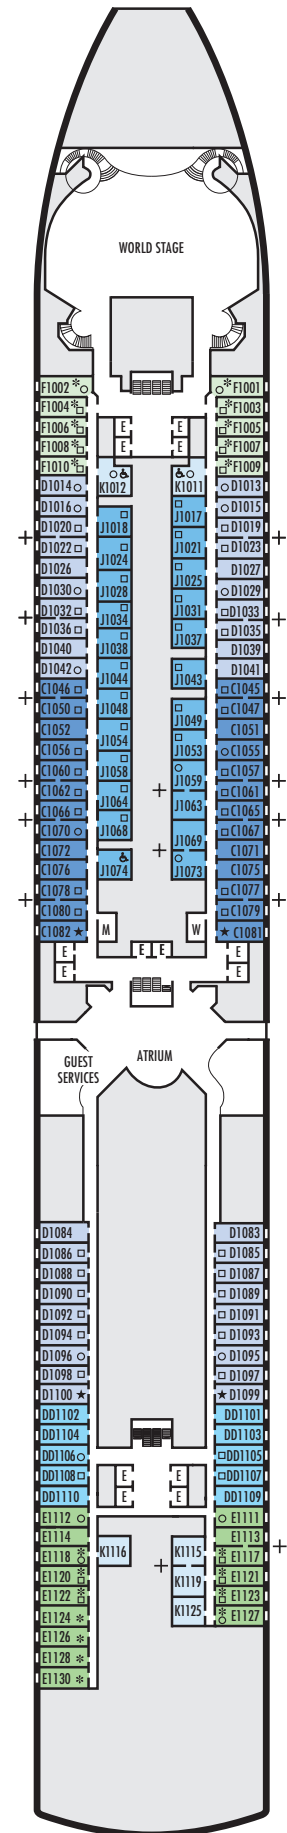

All information is subject to change.

STATEROOM SYMBOL LEGEND

- Quad (2 lower beds, 1 sofa bed, 1 upper)
- Triple (2 lower beds, 1 sofa bed)
- △ Partial sea view
- × Fully obstructed view
- + Connecting rooms
- * Shower only
- ♠ Single sink vanity
- ◆ Staterooms have solid steel verandah railings instead of clear-view Plexiglas® railings

ACCESSIBILITY STATEROOM SYMBOL LEGEND

- ♿ **Fully Accessible:** Staterooms I-8033, VB6002, VB6001, J1074, K1012 & K1011 have a roll-in shower only
- ▼ **Fully Accessible with Single Side Approach:** Suites SA7058 & SA7057 have a bathtub and roll-in shower. Suites SY5002 & SY5001 have a roll-in shower only.
- ★ **Ambulatory Accessible:** Staterooms VA8119, VA8116, VA8026, VA8025, V6052, V6049, V5140, V5135, V5054, V5051, VA4134, VA4131, H4092, H4089, VA4052, VA4051, D1100, D1099, C1082 & C1081 have a roll-in shower only

For more information regarding accessibility features on our ships please visit the [Accessible Cruising](#) section of our website.

OCEAN-VIEW STATEROOMS

- C ■ D ■ DD ■ E ■ F

Large: 2 lower beds convertible to 1 queen-size bed, bathtub & shower.
Approximately 169–267 sq. ft.

INTERIOR STATEROOMS

- J ■ K

Large or Standard: 2 lower beds convertible to 1 queen-size bed, shower.
Approximately 141–284 sq. ft.

DECK 1—MAIN DECK Staterooms 1001–1130

Main Deck

NIEUW AMSTERDAM

DECK PLANS & STATEROOMS