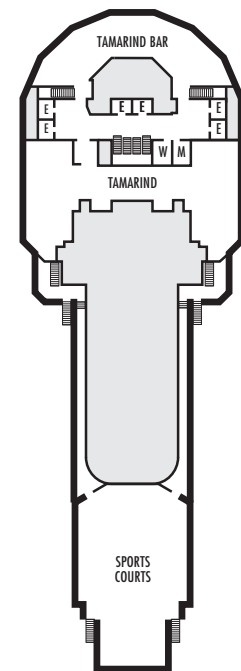

All information is subject to change.

STATEROOM SYMBOL LEGEND

- Quad (2 lower beds, 1 sofa bed, 1 upper)
- Triple (2 lower beds, 1 sofa bed)
- △ Partial sea view
- × Fully obstructed view
- + Connecting rooms
- Shower only
- ♠ Single sink vanity
- Staterooms have solid steel verandah railings instead of clear-view Plexiglas® railings

ACCESSIBILITY STATEROOM SYMBOL LEGEND

- ♿ **Fully Accessible:** Staterooms I-8033, VB6002, VB6001, J1074, K1012 & K1011 have a roll-in shower only
- ▼ **Fully Accessible with Single Side Approach:** Suites SA7058 & SA7057 have a bathtub and roll-in shower. Suites SY5002 & SY5001 have a roll-in shower only.
- ★ **Ambulatory Accessible:** Staterooms VA8119, VA8116, VA8026, VA8025, V6052, V6049, V5140, V5135, V5054, V5051, VA4134, VA4131, H4092, H4089, VA4052, VA4051, D1100, D1099, C1082 & C1081 have a roll-in shower only

For more information regarding accessibility features on our ships please visit the [Accessible Cruising](#) section of our website.

VERANDAH SPA STATEROOMS

VQ

Verandah Spa: 2 lower beds convertible to 1 queen-size bed, bathtub & shower, sitting area, private verandah, floor-to-ceiling windows. VQ staterooms 11001–11010 have viewing balconies. Approximately 213–379 sq. ft. including verandah.

Panorama Deck