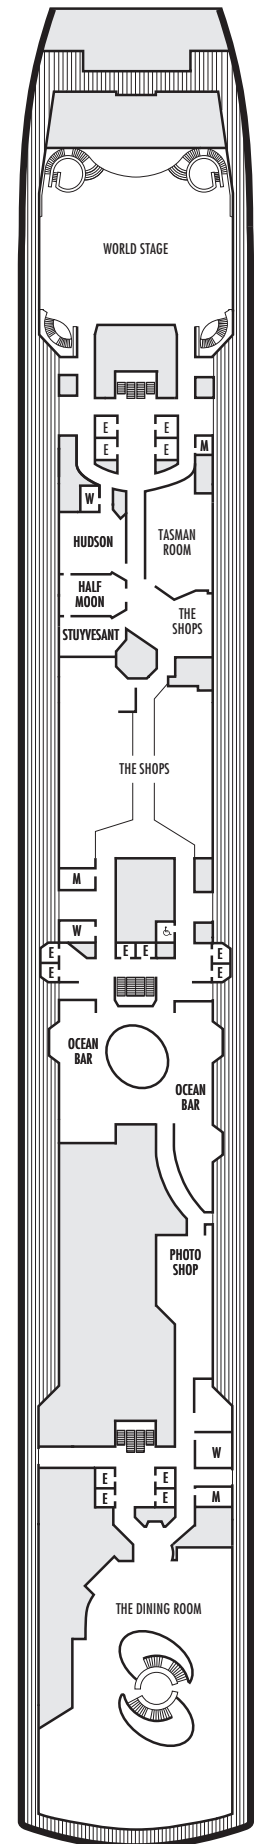

NIEUW AMSTERDAM

DECK PLANS & STATEROOMS

The deck plans are color-coded by category of stateroom, and the category letter precedes the stateroom number in each room. All staterooms are equipped with interactive LED television with On Demand movies, programming and multichannel music; mini-bar; mini-safe; data port; telephone.

Important Note: Not all staterooms within each category have the same furniture configuration and/or facilities. Appropriate symbols within the rooms on the deck plans describe differences from the stateroom descriptions below.

All information is subject to change.

STATEROOM SYMBOL LEGEND

- Quad (2 lower beds, 1 sofa bed, 1 upper)
- Triple (2 lower beds, 1 sofa bed)
- △ Partial sea view
- × Fully obstructed view
- + Connecting rooms
- Shower only
- ♠ Single sink vanity
- Staterooms have solid steel verandah railings instead of clear-view Plexiglas® railings

ACCESSIBILITY STATEROOM SYMBOL LEGEND

- ♿ **Fully Accessible:** Staterooms I-8033, VB6002, VB6001, J1074, K1012 & K1011 have a roll-in shower only
- ▼ **Fully Accessible with Single Side Approach:** Suites SA7058 & SA7057 have a bathtub and roll-in shower. Suites SY5002 & SY5001 have a roll-in shower only.
- ★ **Ambulatory Accessible:** Staterooms VA8119, VA8116, VA8026, VA8025, V6052, V6049, V5140, V5135, V5054, V5051, VA4134, VA4131, H4092, H4089, VA4052, VA4051, D1100, D1099, C1082 & C1081 have a roll-in shower only

For more information regarding accessibility features on our ships please visit the [Accessible Cruising](#) section of our website.

Promenade Deck