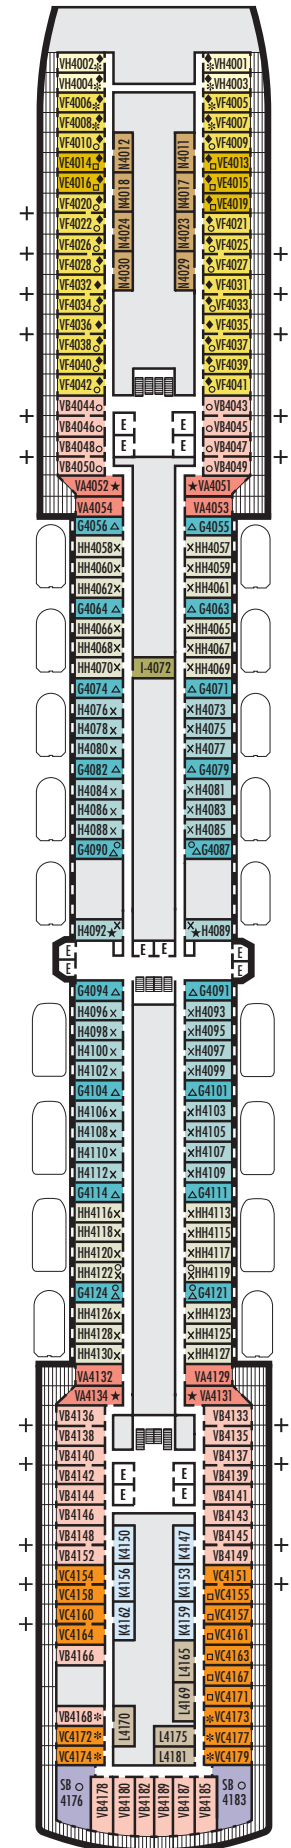

For more information regarding accessibility features on our ships please visit the [Accessible Cruising](#) section of our website.

VERANDAH SUITES

SB

Neptune Suites: 2 lower beds convertible to 1 king-size bed, bathroom with dual-sink vanity, full-size whirlpool bath & shower & additional shower stall, large sitting area, dressing room, private verandah, 1 sofa bed for 2 persons, floor-to-ceiling windows. Approximately 506–590 sq. ft. including verandah.

VERANDAH STATEROOMS

VA VB VC VE VF VH

Verandah: 2 lower beds convertible to 1 queen-size bed, bathtub & shower, sitting area, private verandah, floor-to-ceiling windows. Approximately 213–379 sq. ft. including verandah.

OCEAN-VIEW STATEROOMS

G H HH

Large: 2 lower beds convertible to 1 queen-size bed, bathtub & shower. All G-category staterooms have partial sea views. All H- & HH-category staterooms have fully obstructed views. Approximately 169–267 sq. ft.

INTERIOR STATEROOMS

I

Large: 2 lower beds convertible to 1 queen-size bed, shower. Approximately 141–284 sq. ft.

K

Large or Standard: 2 lower beds convertible to 1 queen-size bed, shower. Approximately 141–284 sq. ft.

L N

Standard: 2 lower beds convertible to 1 queen-size bed, shower. Approximately 141–284 sq. ft.

Upper Promenade Deck