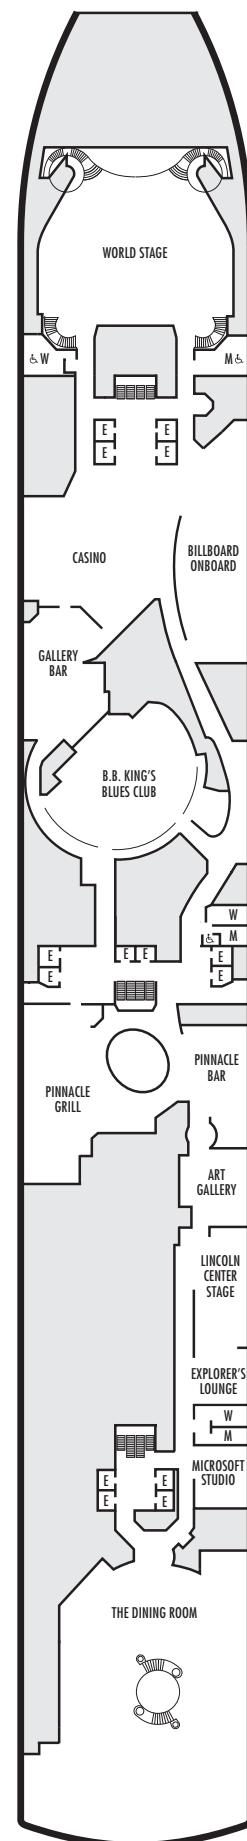

NIEUW AMSTERDAM

DECK PLANS & STATEROOMS

The deck plans are color-coded by category of stateroom, and the category letter precedes the stateroom number in each room. All staterooms are equipped with interactive LED television with On Demand movies, programming and multichannel music; mini-bar; mini-safe; data port; telephone.

Important Note: Not all staterooms within each category have the same furniture configuration and/or facilities. Appropriate symbols within the rooms on the deck plans describe differences from the stateroom descriptions below.

All information is subject to change.

STATEROOM SYMBOL LEGEND

- Quad (2 lower beds, 1 sofa bed, 1 upper)
- Triple (2 lower beds, 1 sofa bed)
- △ Partial sea view
- × Fully obstructed view
- + Connecting rooms
- Shower only
- ♠ Single sink vanity
- Staterooms have solid steel verandah railings instead of clear-view Plexiglas® railings

ACCESSIBILITY

STATEROOM SYMBOL LEGEND

- ♿ **Fully Accessible:** Staterooms I-8033, VB6002, VB6001, J1074, K1012 & K1011 have a roll-in shower only
- ▼ **Fully Accessible with Single Side Approach:** Suites SA7058 & SA7057 have a bathtub and roll-in shower. Suites SY5002 & SY5001 have a roll-in shower only.
- ★ **Ambulatory Accessible:** Staterooms VA8119, VA8116, VA8026, VA8025, V6052, V6049, V5140, V5135, V5054, V5051, VA4134, VA4131, H4092, H4089, VA4052, VA4051, D1100, D1099, C1082 & C1081 have a roll-in shower only

For more information regarding accessibility features on our ships please visit the [Accessible Cruising](#) section of our website.