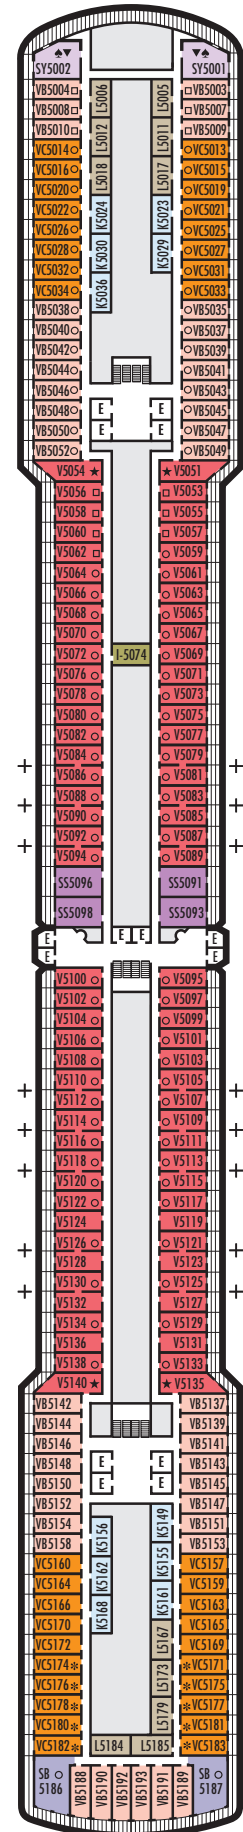

For more information regarding accessibility features on our ships please visit the [Accessible Cruising](#) section of our website.

VERANDAH SUITES

SB

Neptune Suites: 2 lower beds convertible to 1 king-size bed, bathroom with dual-sink vanity, full-size whirlpool bath & shower & additional shower stall, large sitting area, dressing room, private verandah, 1 sofa bed for 2 persons, floor-to-ceiling windows. Approximately 506–590 sq. ft. including verandah.

SS SY

Signature Suites: 2 lower beds convertible to 1 queen-size bed, bathroom with dual-sink vanity, full-size whirlpool bath & shower & additional shower stall, large sitting area, private verandah, 1 sofa bed for 1 person, floor-to-ceiling windows. Approximately 273–456 sq. ft. including verandah.

VERANDAH STATEROOMS

V VB VC

Verandah: 2 lower beds convertible to 1 queen-size bed, bathtub & shower, sitting area, private verandah, floor-to-ceiling windows. Approximately 213–379 sq. ft. including verandah.

INTERIOR STATEROOMS

I

Large: 2 lower beds convertible to 1 queen-size bed, shower. Approximately 141–284 sq. ft.

K

Large or Standard: 2 lower beds convertible to 1 queen-size bed, shower. Approximately 141–284 sq. ft.

L

Standard: 2 lower beds convertible to 1 queen-size bed, shower. Approximately 141–284 sq. ft.

Verandah Deck