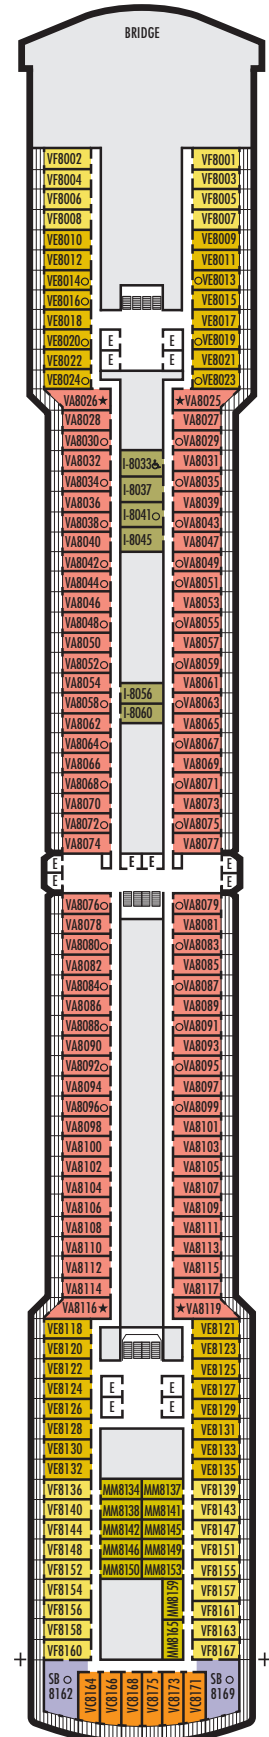

- ♿ **Fully Accessible:** Staterooms I-8033, VB6002, VB6001, J1074, K1012 & K1011 have a roll-in shower only
- ▼ **Fully Accessible with Single Side Approach:** Suites SA7058 & SA7057 have a bathtub and roll-in shower. Suites SY5002 & SY5001 have a roll-in shower only.
- ★ **Ambulatory Accessible:** Staterooms VA8119, VA8116, VA8026, VA8025, V6052, V6049, V5140, V5135, V5054, V5051, VA4134, VA4131, H4092, H4089, VA4052, VA4051, D1100, D1099, C1082 & C1081 have a roll-in shower only

For more information regarding accessibility features on our ships please visit the [Accessible Cruising](#) section of our website.

VERANDAH SUITES

SB

Neptune Suites: 2 lower beds convertible to 1 king-size bed, bathroom with dual-sink vanity, full-size whirlpool bath & shower & additional shower stall, large sitting area, dressing room, private verandah, 1 sofa bed for 2 persons, floor-to-ceiling windows.
Approximately 506–590 sq. ft. including verandah.

VERANDAH STATEROOMS

VA VC VE VF

Verandah: 2 lower beds convertible to 1 queen-size bed, bathtub & shower, sitting area, private verandah, floor-to-ceiling windows.
Approximately 213–379 sq. ft. including verandah.

INTERIOR STATEROOMS

I

Large: 2 lower beds convertible to 1 queen-size bed, shower.
Approximately 141–284 sq. ft.

MM

Standard: 2 lower beds convertible to 1 queen-size bed, shower.
Approximately 141–284 sq. ft.

Navigation Deck