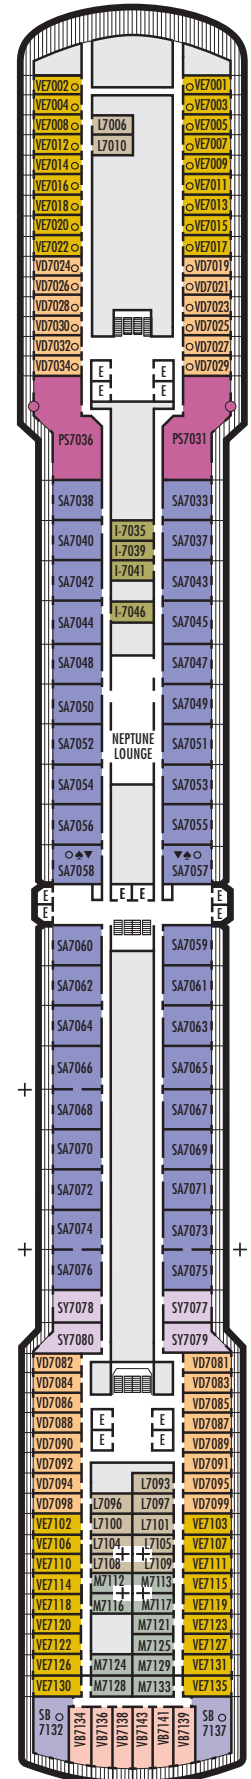

Approximately 1,357 sq. ft. including verandah.

SA SB

Neptune Suites: 2 lower beds convertible to 1 king-size bed, bathroom with dual-sink vanity, full-size whirlpool bath & shower & additional shower stall, large sitting area, dressing room, private verandah, 1 sofa bed for 2 persons, floor-to-ceiling windows.

Approximately 506–590 sq. ft. including verandah.

SY

Signature Suites: 2 lower beds convertible to 1 queen-size bed, bathroom with dual-sink vanity, full-size whirlpool bath & shower & additional shower stall, large sitting area, private verandah, 1 sofa bed for 1 person, floor-to-ceiling windows.

Approximately 273–456 sq. ft. including verandah.

VERANDAH STATEROOMS

VB VD VE

Verandah: 2 lower beds convertible to 1 queen-size bed, bathtub & shower, sitting area, private verandah, floor-to-ceiling windows.

Approximately 213–379 sq. ft. including verandah.

INTERIOR STATEROOMS

I

Large: 2 lower beds convertible to 1 queen-size bed, shower.

Approximately 141–284 sq. ft.

L M

Standard: 2 lower beds convertible to 1 queen-size bed, shower.

Approximately 141–284 sq. ft.

Rotterdam Deck