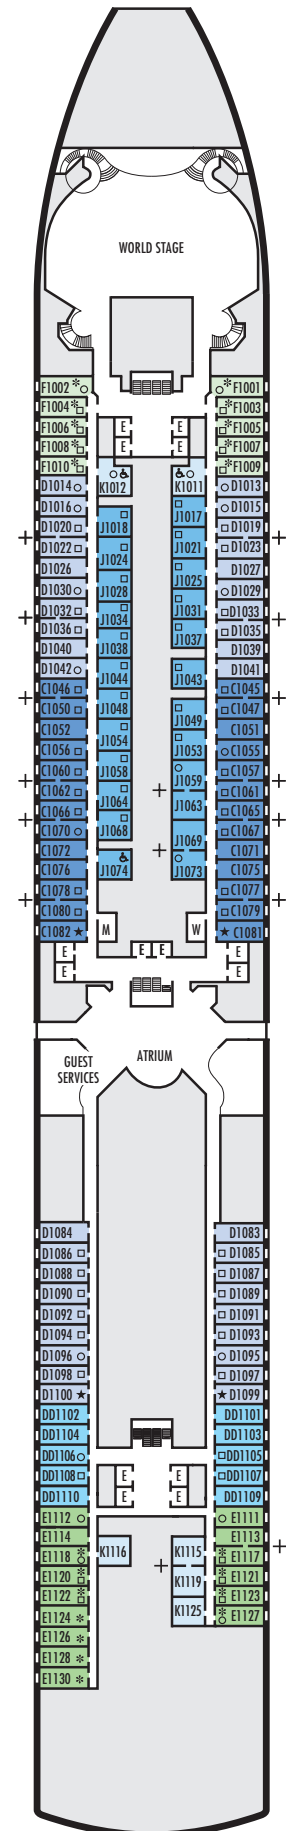

All information is subject to change.

STATEROOM SYMBOL LEGEND

- Quad (2 lower beds, 1 sofa bed, 1 upper)
- Triple (2 lower beds, 1 sofa bed)
- △ Partial sea view
- × Fully obstructed view
- + Connecting rooms
- * Shower only
- ♠ Single sink vanity
- ◆ Staterooms have solid steel verandah railings instead of clear-view Plexiglas® railings

ACCESSIBILITY STATEROOM SYMBOL LEGEND

- ♿ **Fully Accessible:** Staterooms I-8033, VB6002, VB6001, J1074, K1012 & K1011 have a roll-in shower only
- ▼ **Fully Accessible with Single Side Approach:** Suites SA7058 & SA7057 have a bathtub and roll-in shower. Suites SY5002 & SY5001 have a roll-in shower only.
- ★ **Ambulatory Accessible:** Staterooms VA8119, VA8116, VA8026, VA8025, V6052, V6049, V5140, V5135, V5054, V5051, VA4134, VA4131, H4092, H4089, VA4052, VA4051, D1100, D1099, C1082 & C1081 have a roll-in shower only

For more information regarding accessibility features on our ships please visit the [Accessible Cruising](#) section of our website.

OCEAN-VIEW STATEROOMS

- C ■ D ■ DD ■ E ■ F

Large: 2 lower beds convertible to 1 queen-size bed, bathtub & shower.
Approximately 169–267 sq. ft.

INTERIOR STATEROOMS

- J ■ K

Large or Standard: 2 lower beds convertible to 1 queen-size bed, shower.
Approximately 141–284 sq. ft.

DECK 1—MAIN DECK Staterooms 1001–1130

Main Deck

NIEUW AMSTERDAM

DECK PLANS & STATEROOMS