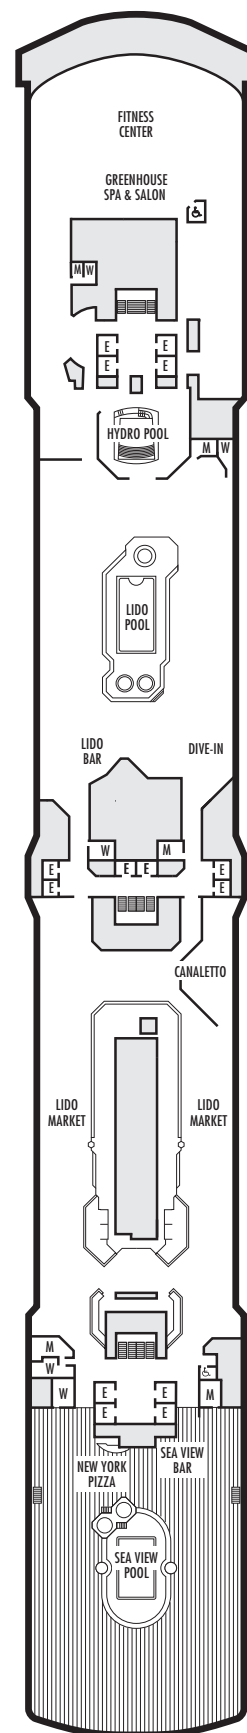

NIEUW AMSTERDAM

DECK PLANS & STATEROOMS

The deck plans are color-coded by category of stateroom, and the category letter precedes the stateroom number in each room. All staterooms are equipped with interactive LED television with On Demand movies, programming and multichannel music; mini-bar; mini-safe; data port; telephone.

Important Note: Not all staterooms within each category have the same furniture configuration and/or facilities. Appropriate symbols within the rooms on the deck plans describe differences from the stateroom descriptions below.

All information is subject to change.

STATEROOM SYMBOL LEGEND

- Quad (2 lower beds, 1 sofa bed, 1 upper)
- Triple (2 lower beds, 1 sofa bed)
- △ Partial sea view
- × Fully obstructed view
- + Connecting rooms
- Shower only
- ♠ Single sink vanity
- Staterooms have solid steel verandah railings instead of clear-view Plexiglas® railings

ACCESSIBILITY

STATEROOM SYMBOL LEGEND

- ♿ **Fully Accessible:** Staterooms I-8033, VB6002, VB6001, J1074, K1012 & K1011 have a roll-in shower only
- ▼ **Fully Accessible with Single Side Approach:** Suites SA7058 & SA7057 have a bathtub and roll-in shower. Suites SY5002 & SY5001 have a roll-in shower only.
- ★ **Ambulatory Accessible:** Staterooms VA8119, VA8116, VA8026, VA8025, V6052, V6049, V5140, V5135, V5054, V5051, VA4134, VA4131, H4092, H4089, VA4052, VA4051, D1100, D1099, C1082 & C1081 have a roll-in shower only

For more information regarding accessibility features on our ships please visit the [Accessible Cruising](#) section of our website.

Lido Deck