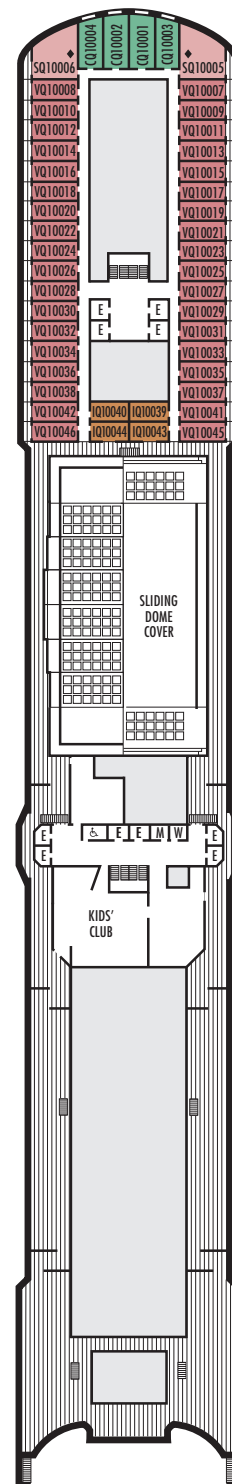

For more information regarding accessibility features on our ships please visit the [Accessible Cruising](#) section of our website.

VERANDAH SPA SUITES

■ SQ

Neptune Spa Suites: 2 lower beds convertible to 1 king-size bed, bathroom with dual-sink vanity, full-size whirlpool bath & shower & additional shower stall, large sitting area, dressing room, private verandah, 1 sofa bed for 2 persons, floor-to-ceiling windows. Approximately 506–590 sq. ft. including verandah.

VERANDAH SPA STATEROOMS

■ VQ

Verandah Spa: 2 lower beds convertible to 1 queen-size bed, bathtub & shower, sitting area, private verandah, floor-to-ceiling windows. Approximately 213–379 sq. ft. including verandah.

OCEAN-VIEW SPA STATEROOMS

■ CQ

Large Ocean-view Spa: 2 lower beds convertible to 1 queen-size bed, bathtub & shower. Approximately 169–267 sq. ft.

INTERIOR SPA STATEROOMS

■ IQ

Large Interior Spa: 2 lower beds convertible to 1 queen-size bed, shower. Staterooms IQ10043 and IQ10044 have fully obstructed views. Approximately 141–284 sq. ft.

Panorama Deck