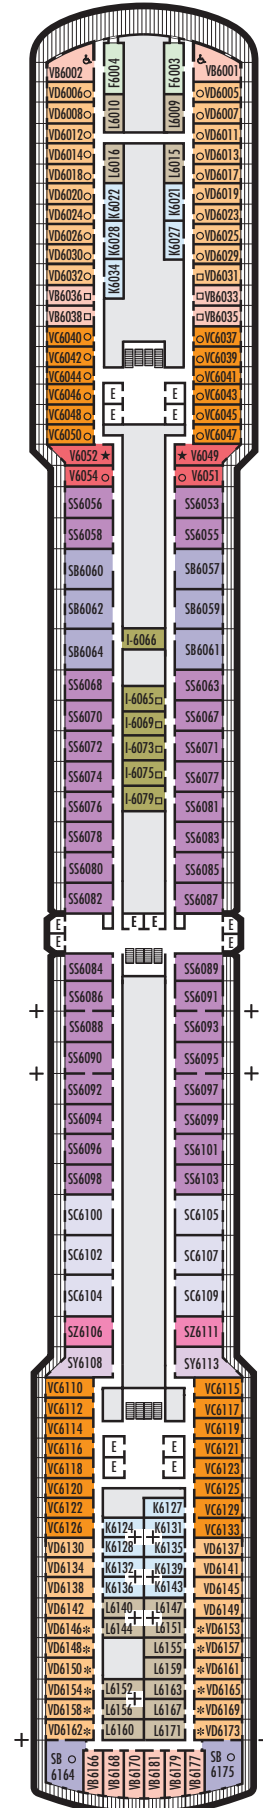

ACCESSIBILITY

STATEROOM SYMBOL LEGEND

- ♿ **Fully Accessible:** Staterooms I-8033, VB6002, VB6001, J1074, K1012 & K1011 have a roll-in shower only
- ▼ **Fully Accessible with Single Side Approach:** Suites SA7058 & SA7057 have a bathtub and roll-in shower. Suites SY5002 & SY5001 have a roll-in shower only.
- ★ **Ambulatory Accessible:** Staterooms VA8119, VA8116, VA8026, VA8025, V6052, V6049, V5140, V5135, V5054, V5051, VA4134, VA4131, H4092, H4089, VA4052, VA4051, D1100, D1099, C1082 & C1081 have a roll-in shower only

VERANDAH STATEROOMS

VA VB VC VE VF VH

Verandah: 2 lower beds convertible to 1 queen-size bed, bathtub & shower, sitting area, private verandah, floor-to-ceiling windows. Approximately 213–379 sq. ft. including verandah.

INTERIOR STATEROOMS

I

Large: 2 lower beds convertible to 1 queen-size bed, shower. Approximately 141–284 sq. ft.

K

Large or Standard: 2 lower beds convertible to 1 queen-size bed, shower. Approximately 141–284 sq. ft.

■ K

Large or Standard: 2 lower beds convertible to 1 queen-size bed, shower. Approximately 141–284 sq. ft.

■ L

Standard: 2 lower beds convertible to 1 queen-size bed, shower. Approximately 141–284 sq. ft.